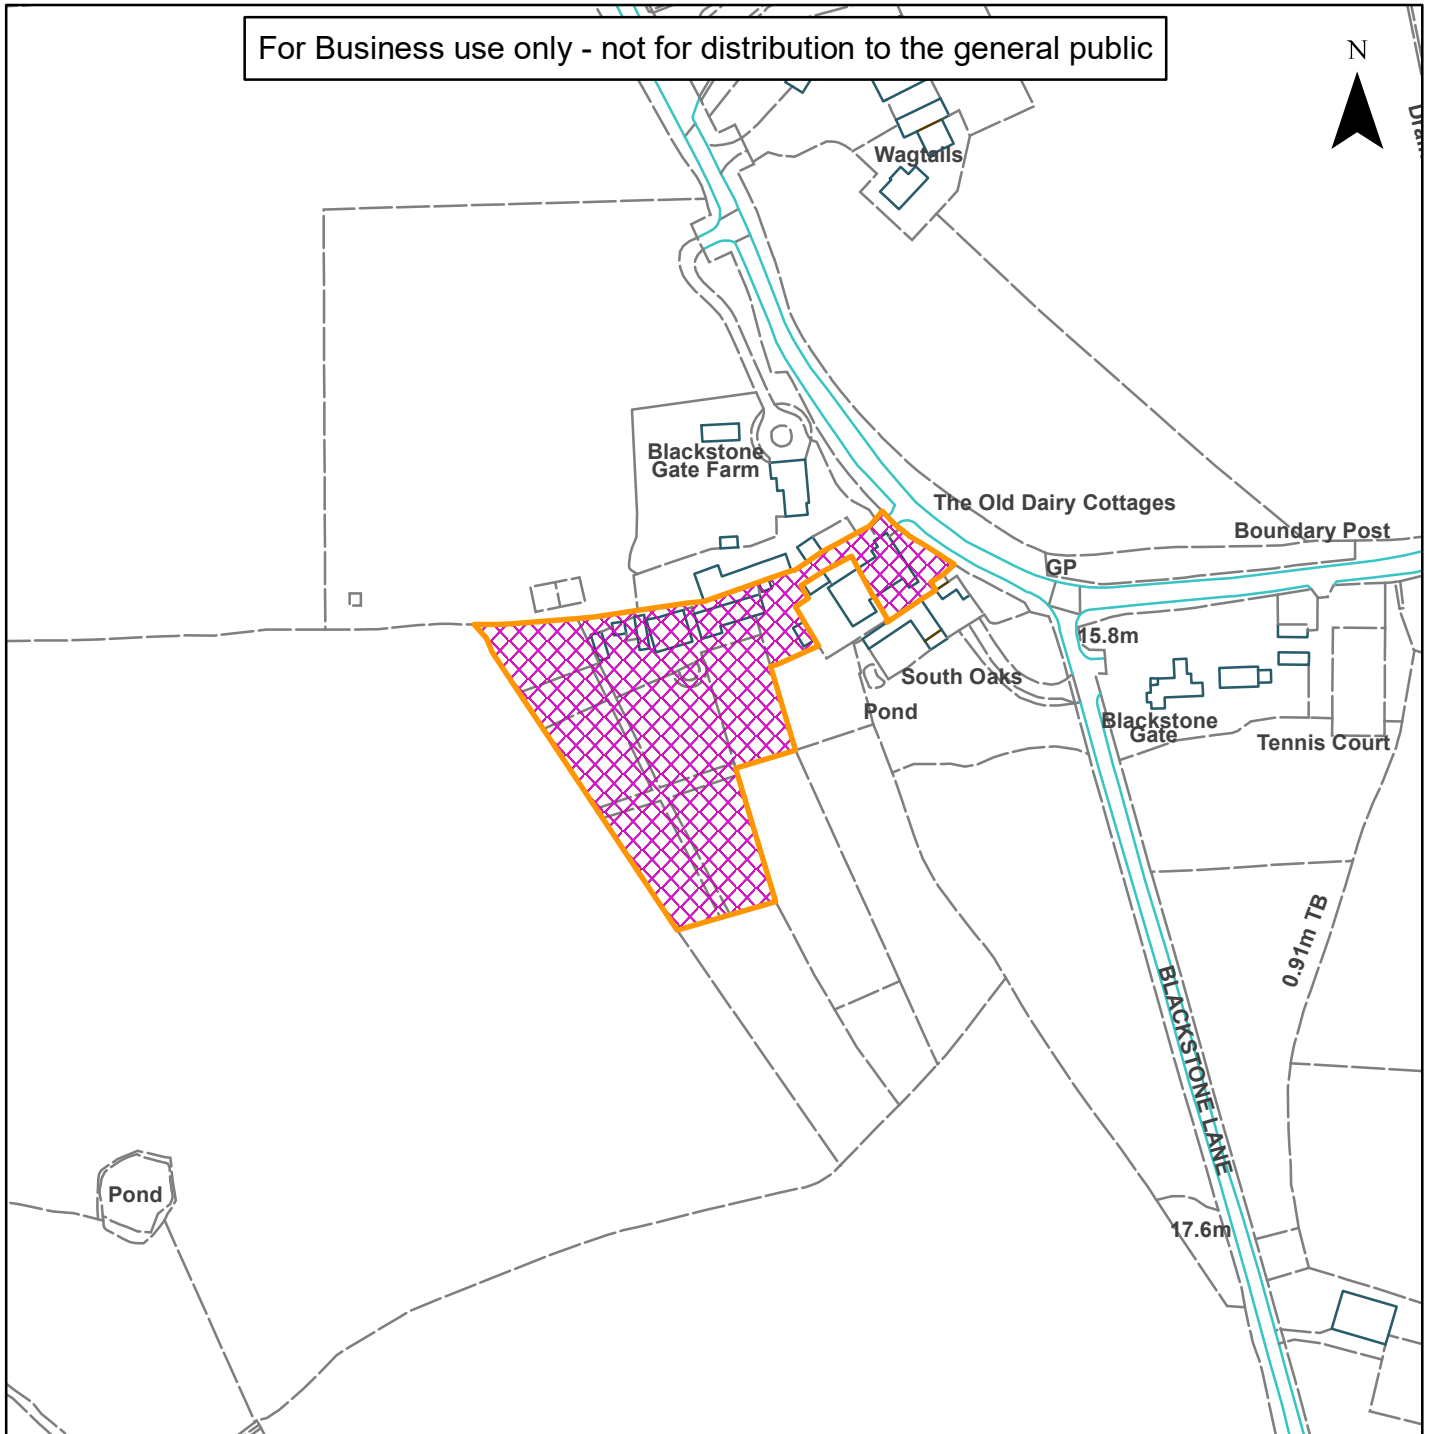

07) DC/23/1594

Horsham District Council

Land at The Old Dairy, Blackstone Gate Farm, Henfield Road, Albourne, Hassocks, West Sussex, BN6 9JJ

For Business use only - not for distribution to the general public

N

Scale: 1:2,500

Reproduced by permission of Ordnance Survey map on behalf of HMSO. © Crown copyright and database rights (2019). Ordnance Survey Licence.100023865

Organisation	Horsham District Council
Department	
Comments	Not Set
Date	07/12/2023
MSA Number	100023865